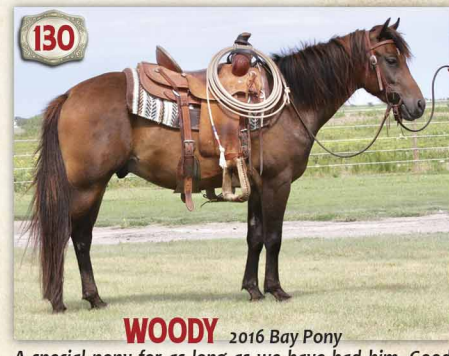

130
WOODY 2016 Bay Pony
A special pony for as long as we have had him. Good looking, square and solid footed, he will take care of young riders for years to come. He has been through the creeks, up the steep trails and has dragged calves. Extremely well-mannered, gentle and has been a joy to have around, he doesn't mind if you ride bareback, saddled or behind the saddle, he'll go where you point!