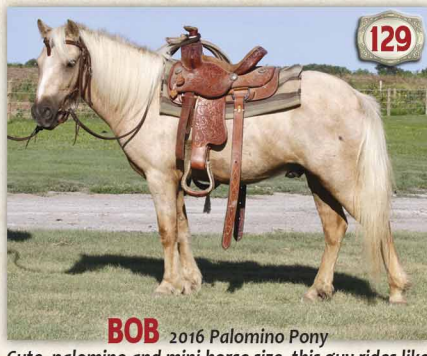

129
BOB 2016 Palomino Pony
Cute, palomino and mini-horse size, this guy rides like a big horse. Started and ridden by a 10 year-old boy, this pony has been exposed to all the rigors of family pony life, and is solid and trustworthy. Believe it or not, he even dragged a couple of small calves in the branding pen! He might be small, but he has a big heart and is ready for the next family to take him on!