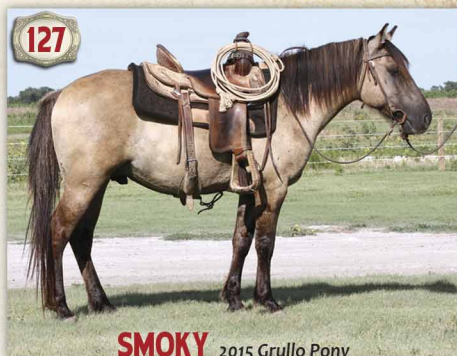

127
SMOKY 2015 Grullo Pony
Heavy-boned, good-footed and very gentle, "Smoky" is as special as he is unusual. His grulla color makes him a good looker, but the best part is what all he can do. Gentle for almost any level of rider, he's been in the mountains and through the creeks. Dragged calves and handles pressure well. He will carry one or more riders, bareback or saddled ... it does not make much difference to him!