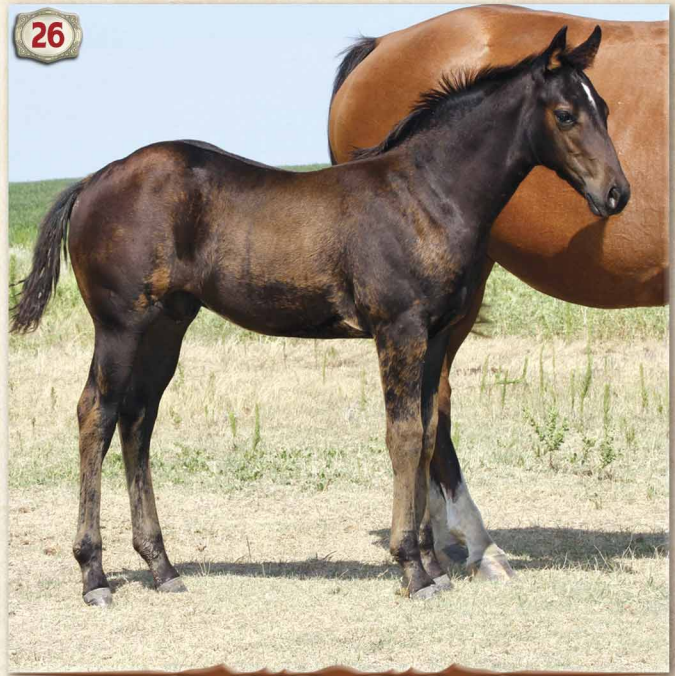

### WILY FROSTY LADY

BAY

WILY FROSTY WOOD  
BAY LADY ROX

WILYWOOD  
PC KIMBER FROST  
MR FLINTROCK  
LADY CINCH

The first colt by Driftwood Courage, and a stallion prospect supreme! Dam is by far our highest money producer in progeny sales and she is still a young mare. Courage stirs in some run and still retains the Driftwood flavor in our program. This dark brown colt speaks for himself. I represent him as one of our best ever!